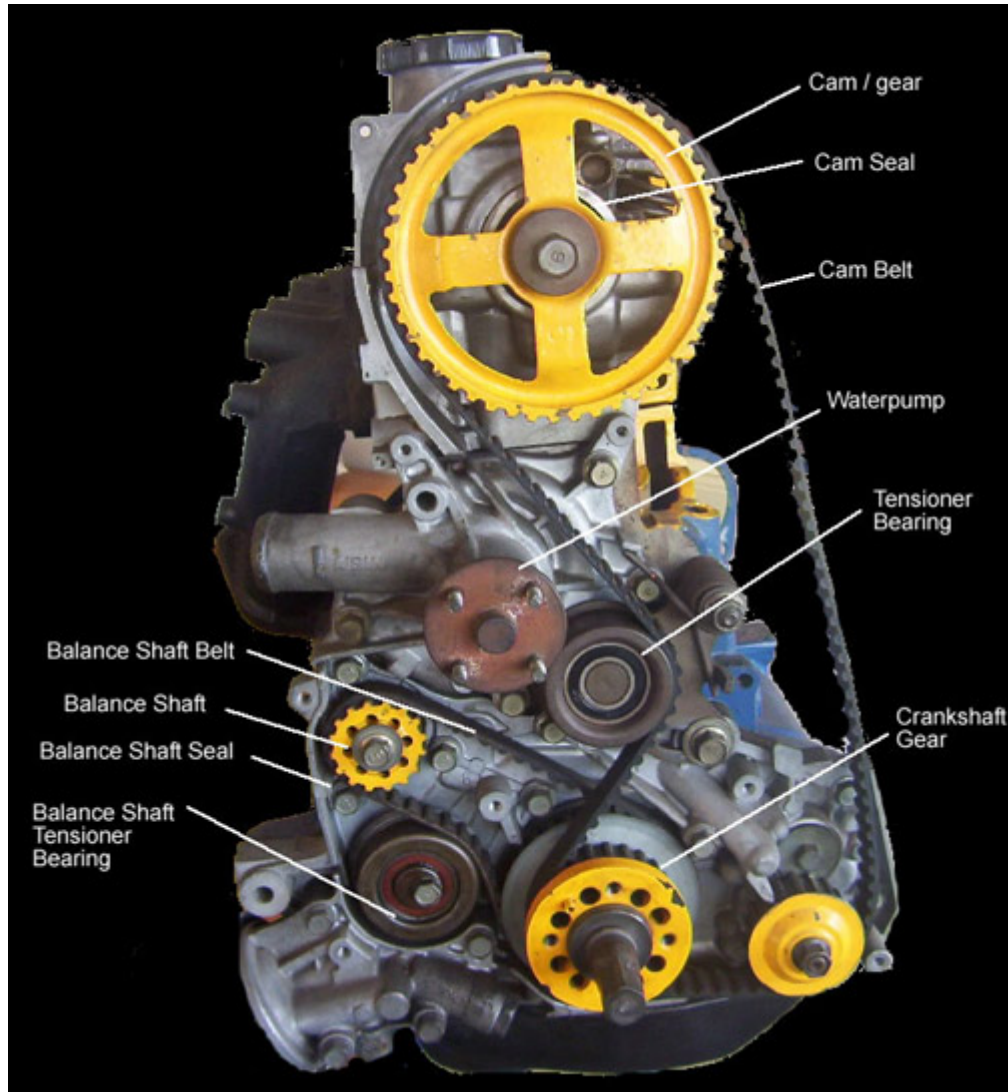

Mitsubishi Engine Transmission Service Repair Manual

[Download Now](#)

This manual contains fully detailed step-by-step repair procedures with hundreds of high quality photos and illustrations to guide you through any repair, maintenance, overhaul, service specifications or troubleshooting procedure. 1988-2001 Mitsubishi Engine Manuals cover: